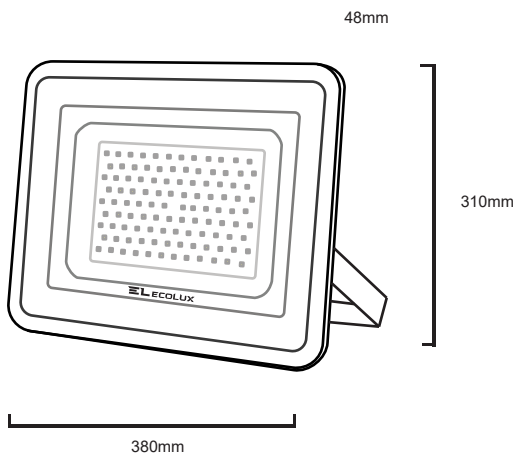

DIMENSION

PRODUCT

Name	E023E LED Flood LIGHT
Reference	EL-E023E-150W
Body color	Dark Grey
Material	Die-cast Aluminum
Category	Outdoor

LIGHTING INFORMATION

Light source	LED
Gross luminous flux	12000Lm - 3000K 12750Lm - 6500K
Power	150W
Colour temperature CCT	3000 / 6500 K
Colour Rendering Index	CRI = 70
Light beam angle	100°
Number of LEDs	162
Chip Type	SMD2835
Dimming	Non Dimmable
Median useful Life	50,000 hours

OTHER DATA

Ingress Protection	IP65
Dimension (mm)	L: 380 W: 310 H: 48mm
Working Temperature	-40 ~ +50°C

DRIVER OPTIONS

ON / OFF	
Class I	
Frequency (Hz)	50/60 Hz
Power Factor	0.9
Mains voltage	AC 220-240V
Ingress Protection	IP65