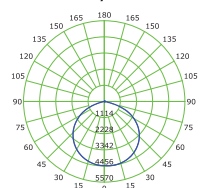

DIMENSION

PRODUCT

Name	E023E LED Flood LIGHT
Reference	EL-E023E-150W
Body color	Dark Grey
Material	Die-cast Aluminum
Category	Outdoor

LIGHTING INFORMATION

Light source	LED
Gross luminous flux	12000Lm - 3000K 12750Lm - 6500K
Power	150W
Colour temperature CCT	3000 / 6500 K
Colour Rendering Index	CRI = 70
Light beam angle	100°
Number of LEDs	162
Chip Type	SMD2835
Dimming	Non Dimmable
Median useful Life	50,000 hours

OTHER DATA

Ingress Protection	IP65
Dimension (mm)	L: 380 W: 310 H: 48mm
Working Temperature	-40 ~ +50°C

DRIVER OPTIONS

ON / OFF	
Class I	
Frequency (Hz)	50/60 Hz
Power Factor	0.9
Mains voltage	AC 220-240V
Ingress Protection	IP65

PHOTOMETRIC DETAILS

Luminous Intensity Distribution Curve

The Average Illuminance Effective Figure